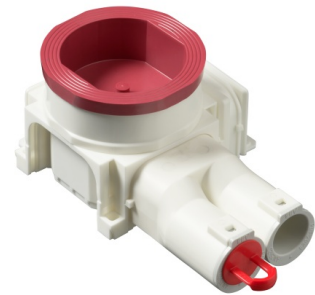

Product Card

Height 68 mm, screw c/c distance 60 mm

Mounting box

Height 68 mm, screw c/c distance 60 mm

Type: AUB60

GTIN: 6438199008851

Mounting box AUB60 is especially designed for off site and on site casting applications. Box height is 68 mm. Box has two inlets with locking springs for 20 or 25 mm conduits. Additional inlets can be attached to other sides without need of any tooling. The mounting box includes a rotating, steplessly adjustable extension ring. The extension ring can be tilted 0-4°. Box combinations can be created without additional accessories and box has large inside space. Made of halogen free material (IEC/61249-2-21) and fulfills the requirements of the glow wire test according to the standard IEC/EN60670: 2005 (650 °C).

Maximum number of conductors is 30 pcs.

Technical specification

General Information

Product ID: 2TKA00004663

Thermal conditions

Operating temperature: -25 ... 90 °C

Packing

Package: 50

ABB Exchange

+358 10 22 11

Product Card

Height 68 mm, screw c/c distance 60 mm

Mounting method:	Concrete building
Shape:	Round
Construction type:	Device connection box (round/square)
Model:	Single
Provided with revolving ring:	Yes
Connectable:	Yes
Diameter:	71 mm
Length:	167 mm
Width:	98 mm
Depth:	167 mm
Inner depth:	63 mm
For number of electric fittings:	1
Mounting switching equipment:	Screwing
With screws:	Yes
Housing feed-through by break-out opening:	Yes
Housing feed-through by seal membrane:	No
Housing feed-through by nozzle:	Yes
Housing feed-through by step membrane:	No
For tube diameter:	20/25 mm
Pipe locking:	Yes
Pipe locking optional:	No
Inlet from the rear:	No
Number of inlets:	8
Number of included spouts:	2
Material:	Plastic
Halogen free:	Yes
Surface protection:	Untreated
Colour:	White
Degree of protection (IP):	IP3X
Cover model:	Construction protective cover
Transparent cover:	No
Cover attachment:	Snapped on
Sealable:	No