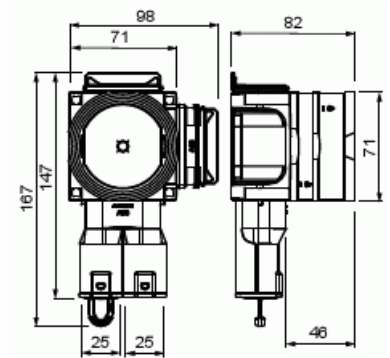

Product Card

Height 68 mm, screw c/c distance 60 mm

Mounting box

Height 68 mm, screw c/c distance 60 mm

Type: AUB60

GTIN: 6438199008851

Mounting box AUB60 is especially designed for off site and on site casting applications. Box height is 68 mm. Box has two inlets with locking springs for 20 or 25 mm conduits. Additional inlets can be attached to other sides without need of any tooling. The mounting box includes a rotating, steplessly adjustable extension ring. The extension ring can be tilted 0-4°. Box combinations can be created without additional accessories and box has large inside space. Made of halogen free material (IEC/61249-2-21) and fulfills the requirements of the glow wire test according to the standard IEC/EN60670: 2005 (650 °C).

Maximum number of conductors is 30 pcs.

Technical specification

General Information

Product ID: 2TKA00004663

Thermal conditions

Operating temperature: -25 ... 90 °C

Packing

Package: 50

Unit: PCS

ETIM Data

© ABB 2024

Business ID 0763403-0

www.installationmaterials.com

Customer service

puh. +358 10 222 1999

contact.center@fi.abb.com

ABB Exchange

+358 10 22 11