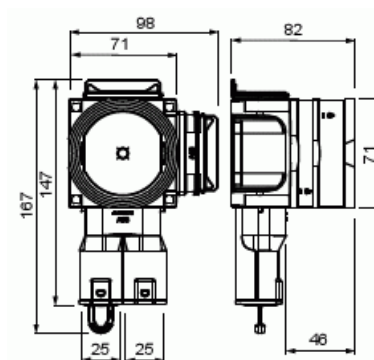

Product Card

Height 82 mm, screw c/c distance 60 mm

Mounting box

Height 82 mm, screw c/c distance 60 mm

Type: AUB60H

GTIN: 6438199008844

Mounting box AUB60H is especially designed for off site and on site casting applications. Box height is 82 mm. Box includes two inlets with locking springs for 20 or 25 mm conduits. Additional inlets can be attached to other sides without need of any tooling. The mounting box includes a rotating, steplessly adjustable extension ring. The extension ring can be tilted 0-4°. Box combinations can be created without additional accessories and box has large inside space. Made of halogen free material (IEC/61249-2-21) and fulfills the requirements of the glow wire test according to the standard IEC/EN60670: 2005 (650 °C).

Maximum number of conductors is 30 pcs.

Technical specification

General Information

Product ID: 2TKA00004657

Thermal conditions

Operating temperature: -25 ... 90 °C

Packing

Package: 42

Unit: PCS

ETIM Data

© ABB 2024

Business ID 0763403-0

www.installationmaterials.com

Customer service

puh. +358 10 222 1999

contact.center@fi.abb.com

ABB Exchange

+358 10 22 11