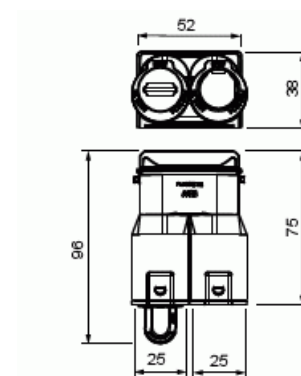

Product Card

Inlet set 2 x Ø25mm/20mm. Compatible with AUB boxes.

Inlet

Inlet set 2 x Ø25mm/20mm. Compatible with AUB boxes.

Type: ANN25.20

GTIN: 6438199008820

Inlet for two conduits with 25 mm or 20 mm diameter. Compatible with AUB60 and AUB60H mounting boxes and AUB67 and AUB67H junction boxes. Inlet is equipped with locking spring that prevents conduit to disconnect. Inlet is manufactured from halogen free material (IEC/61249-2-21).

Technical specification

General Information

Product ID:	2TKA00004642
-------------	--------------

Packing

Package:	80
Unit:	PCS

ETIM Data

Type of accessory/spare part:	Other
Accessory:	Yes
Spare part:	No
Suitable for built-in installation box:	Yes

Product Card

Inlet set 2 x Ø25mm/20mm. Compatible with AUB boxes.

Suitable for central conduit box:

No