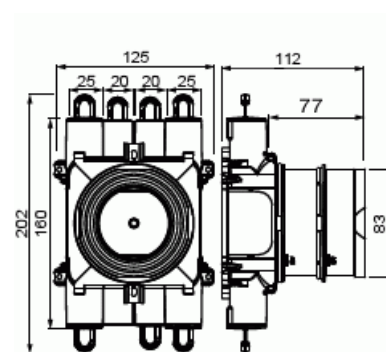

## Product Card

Height 112 mm, screw c/c distance 67 mm

# Junction box

Height 112 mm, screw c/c distance 67 mm

**Type:** AUB67H

**GTIN:** 6438199008837

Junction box AUB67H is especially designed for off site and on site casting applications. Box height is 112 mm. Box has several fixed inlets with locking springs to two directions (4 x 20 mm and 4 x 25 mm). Two 25 mm inlets have removable 20 mm reducer. It is possible to connect four 20 mm conduits simultaneously to one direction. The mounting box includes a rotating installation ring, has large inside space and removable back cover. Made of halogen free material (IEC/61249-2-21) and fulfills the requirements of the glow wire test according to the standard IEC/EN60670: 2005 (650 °C). Maximum number of conductors is 40 pcs.

# Product Card

Height 112 mm, screw c/c distance 67 mm

## ETIM Data

Mounting method:	Concrete building
Shape:	Round
Construction type:	Cable junction box
Model:	Single
Provided with revolving ring:	Yes
Connectable:	Yes
Equipped with:	None
Length:	200 mm
Width:	125 mm
Depth:	200 mm
Inner depth:	107 mm
Suitable for wall/board thickness:	77 mm
For number of electric fittings:	1
Mounting switching equipment:	Screwing
With screws:	Yes
Housing feed-through by break-out opening:	Yes
Housing feed-through by seal membrane:	No
Housing feed-through by nozzle:	Yes
Housing feed-through by step membrane:	No
For tube diameter:	20/25 mm
Pipe locking:	Yes
Pipe locking optional:	No
Inlet from the rear:	No
Number of inlets:	8
Number of included spouts:	8
Material:	Plastic
Halogen free:	Yes
Surface protection:	Untreated
Colour:	White
Degree of protection (IP):	IP3X
Cover model:	Construction protective cover
Transparent cover:	No