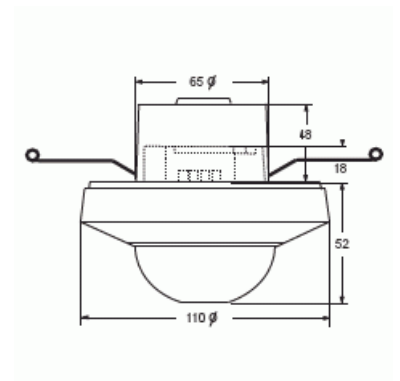

BasicLINE hallway

BasicLINE hallway, white

Type: 6818U-500

GTIN: 4011395148051

Technical specification

General Information

Product ID: 2CKA006800A2519

Dimensions

Dimensions: 110x110x70 mm

Classification

Enclosure class: IP40

Electronics

Detection area: 360 °

Electrical quantities

Rated frequency:	50 Hz
------------------	-------

Packing

Package:	1/18
Unit:	PCS

ETIM Data

Model:	Presence detector
Sensor type:	Passive infrared
With DALI interface:	No
Constant light control:	No
HVAC-control:	No
Forced switch on:	Yes
Forced switch off:	Yes
Animal zone:	No
Creep-under protection:	Yes
Networkable:	No
Optimum mounting height:	2 m
Staircase monitoring:	Yes
Bridging switch:	No
Max. transmission range sideways:	12 m
Max. transmission range frontally:	12 m
Suitable for wireless transmission:	No
Remote operation:	Yes
With remote control:	No
Response value sensitivity adjustable:	No
Response value luminosity adjustable:	Yes
With signal unit:	No
Teach-function for response value luminosity:	No
Dim function with dimmer basic element:	No
Mounting method:	Flush mounted (plaster)