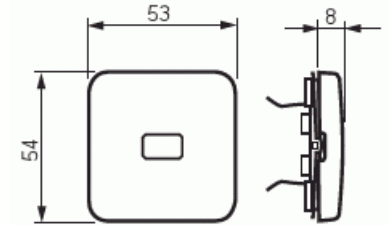

Product Card

Switch rocker, Jussi, 1-gang, clear lens, clip-on fastening

Switch rocker

Switch rocker, Jussi, 1-gang, clear lens, clip-on fastening

Type: 2520-212

GTIN: 6410021061364

Jussi-rocker with lens for Jussi and Impressivo Jussi-switches and push switches, clip-on fastening.

Technical specification

General Information

Product ID: 2TKA000811G1

Classification

Protection class: IP21

Packing

Package: 20/200

Unit: PCS

ABB Exchange

+358 10 22 11

Product Card

Switch rocker, Jussi, 1-gang, clear lens, clip-on fastening

Imprint/indication:	None
Scannable symbol/barrier free:	No
Utilization:	Switch/push button
Suitable for touch sensor connector for bus system:	No
Type of fastening:	Clamp mounting
Monitoring window/light outlet:	Yes
Material:	Plastic
Material quality:	Thermoplastic
Halogen free:	Yes
Surface protection:	Other
Surface finishing:	Matt
Anti-bacterial treatment:	No
Colour:	White
RAL-number (similar):	9010
With label area:	No
With exchangeable lens/symbol:	No
Suitable for degree of protection (IP):	IP20
Impact strength:	IK00
Width:	54 mm
Height:	25 mm
Depth:	54 mm