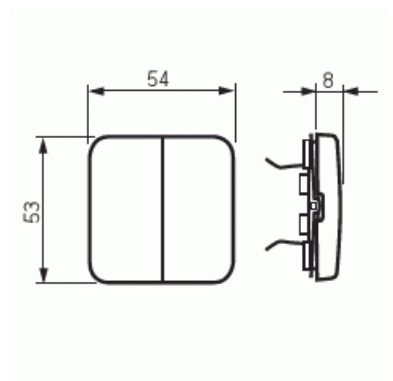

# Switch rocker

Switch rocker, Jussi, 2-gang, clip-on fastening

**Type:** 2505-212

**GTIN:** 6410021061395

Jussi-rocker for Jussi and Impressivo Jussi-switches and push switches, clip-on fastening.

# Product Card

Switch rocker, Jussi, 2-gang, clip-on fastening

Imprint/indication:	None
Scannable symbol/barrier free:	No
Utilization:	Switch/push button
Suitable for touch sensor connector for bus system:	No
Type of fastening:	Clamp mounting
Monitoring window/light outlet:	No
Material:	Plastic
Material quality:	Thermoplastic
Halogen free:	Yes
Surface protection:	Other
Surface finishing:	Matt
Anti-bacterial treatment:	No
Colour:	White
RAL-number (similar):	9010
With label area:	No
With exchangeable lens/symbol:	No
Suitable for degree of protection (IP):	IP20
Impact strength:	IK00
Width:	54 mm
Height:	25 mm
Depth:	54 mm