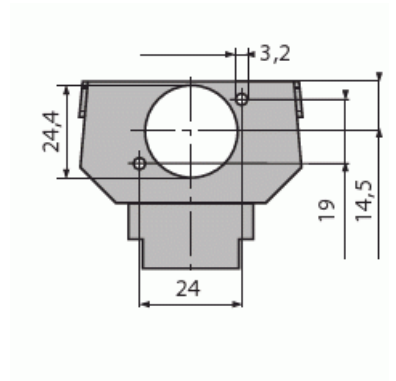

Technical specification

General Information

Product ID:	2TKA000626G1
-------------	--------------

Packing

Package:	10/100
Unit:	PCS

ETIM Data

Assembly arrangement:	Control element
Utilization:	XLR
Support ring:	No
With dust cover:	No
With hinged lid:	No
Imprintable label:	Without indication field
With imprint:	No