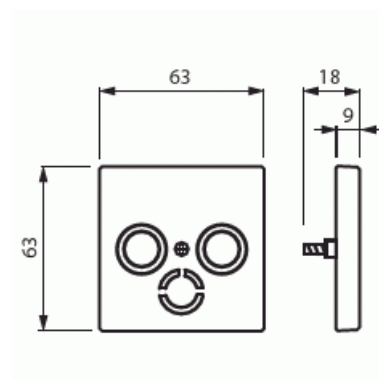

Product Card

Center plate, Impressivo, TV/R/Sat, white

Center plate

Center plate, Impressivo, TV/R/Sat, white

Type: 1743-84

GTIN: 4011395996416

Center plate for the most common antenna outlet inserts. The terminal opening "Sat" is closed, but it can be opened at the installation location. It is suitable for the 85mm cover frames and with the 2519-xx adapter also for the 100mm cover frames. The manufacture material is a durable high quality plastic. The surface is glossy and easy to keep clean. Cleaning with a mild, standard household detergent. Be careful when cleaning with a powerful dissolvent.

Technical specification

General Information

Product ID: 2TKA000465G1

Classification

Enclosure class: IP20

Packing

Package: 1/10/100/2800

Unit: PCS

ETIM Data

Assembly arrangement: Central cover plate

Product Card

Center plate, Impressivo, TV/R/Sat, white

Utilization:	Other
Support ring:	No
With dust cover:	No
With hinged lid:	No
Outlet direction:	Straight
Imprintable label:	Without indication field
With imprint:	No
Mounting method:	Flush mounted (plaster)
Material:	Plastic
Material quality:	Thermoplastic
Halogen free:	Yes
Surface protection:	Untreated
Surface finishing:	Glossy
Colour:	White
RAL-number (similar):	9016
Transparent:	No
Type of fastening:	Mounting with screw
Number of modules (module system):	1
With buses/couplings:	No
Suitable for number of connectors:	3
With strain relief:	No
Shielded buses:	No
Shielded housing:	No
Luster terminal:	No
Suitable for degree of protection (IP):	IP20
Device width:	63 mm
Device height:	63 mm
Device depth:	63 mm
Min. depth of built-in installation box:	32 mm